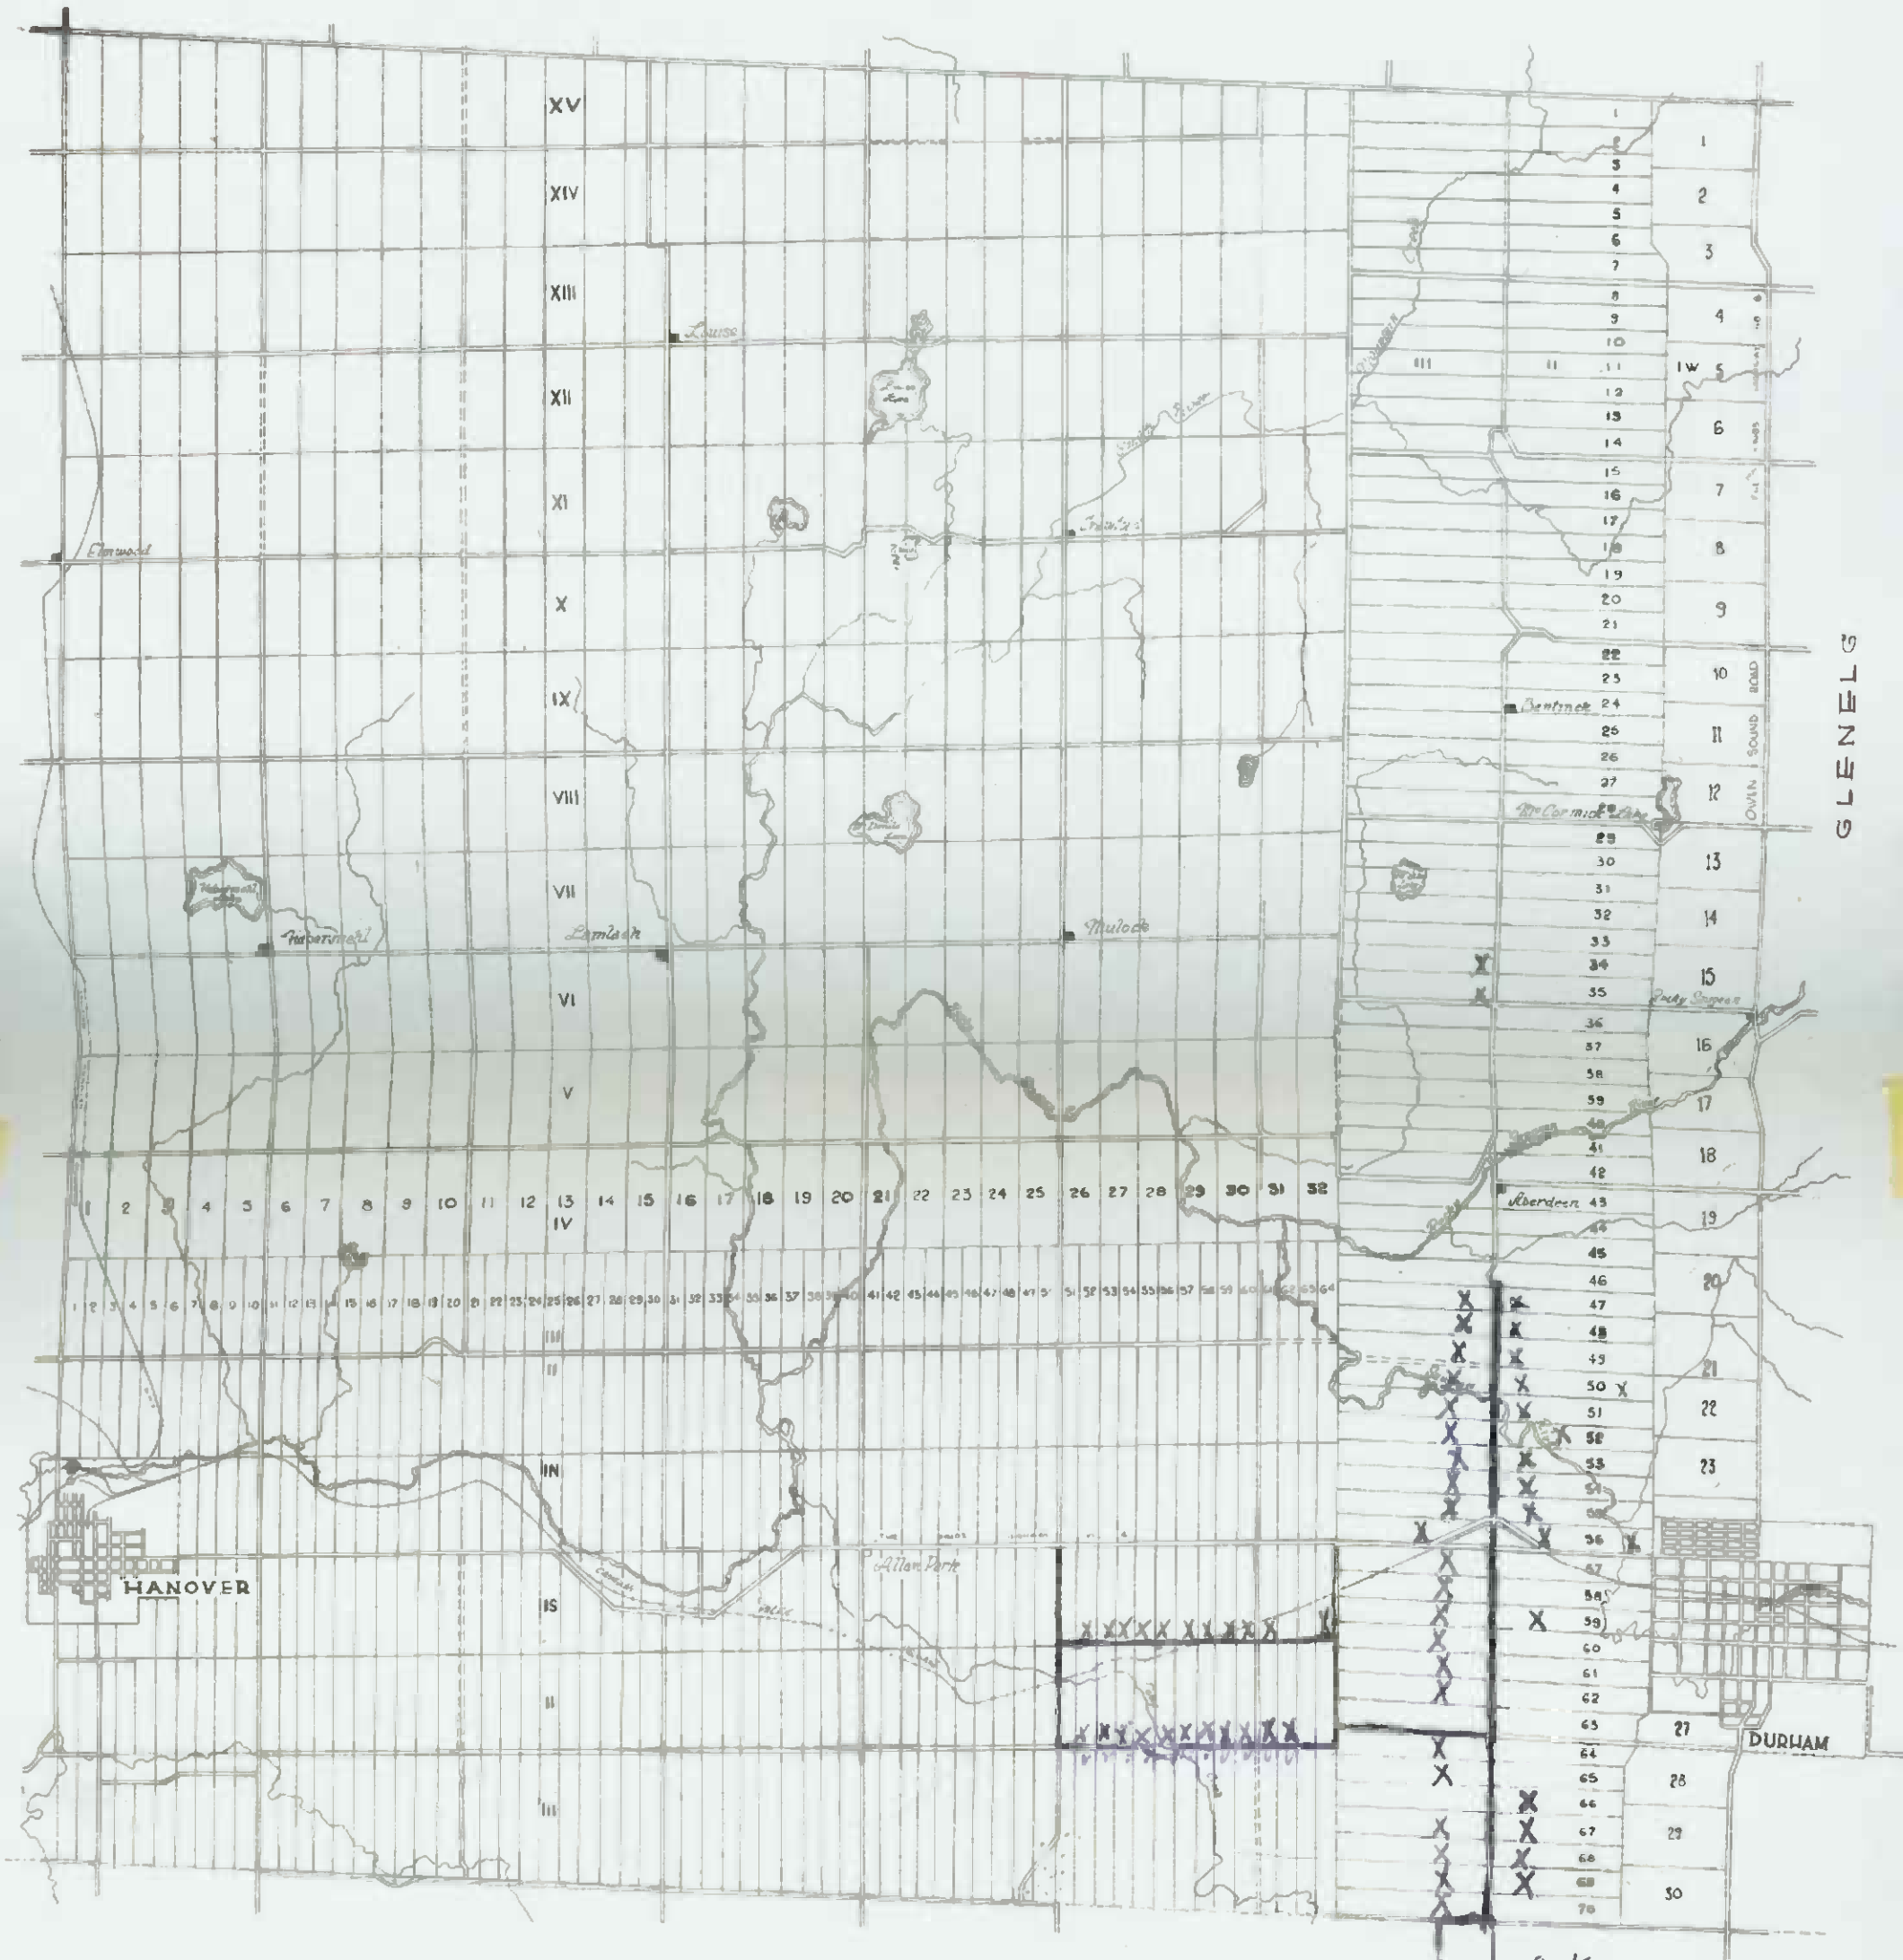

SULLIVAN

BRANT (BRUCE CO.)

GLENELG

NORMANBY

TOWNSHIP OF  
**BENTINCK**  
 GREY COUNTY

Scale 2 inches = 1 mile  
 DEPARTMENT OF HIGHWAYS ONTARIO

Lot 2  
 " 3  
 " 4  
 " 7  
 Lot 8  
 " 12

NORMANBY 3rd Con.